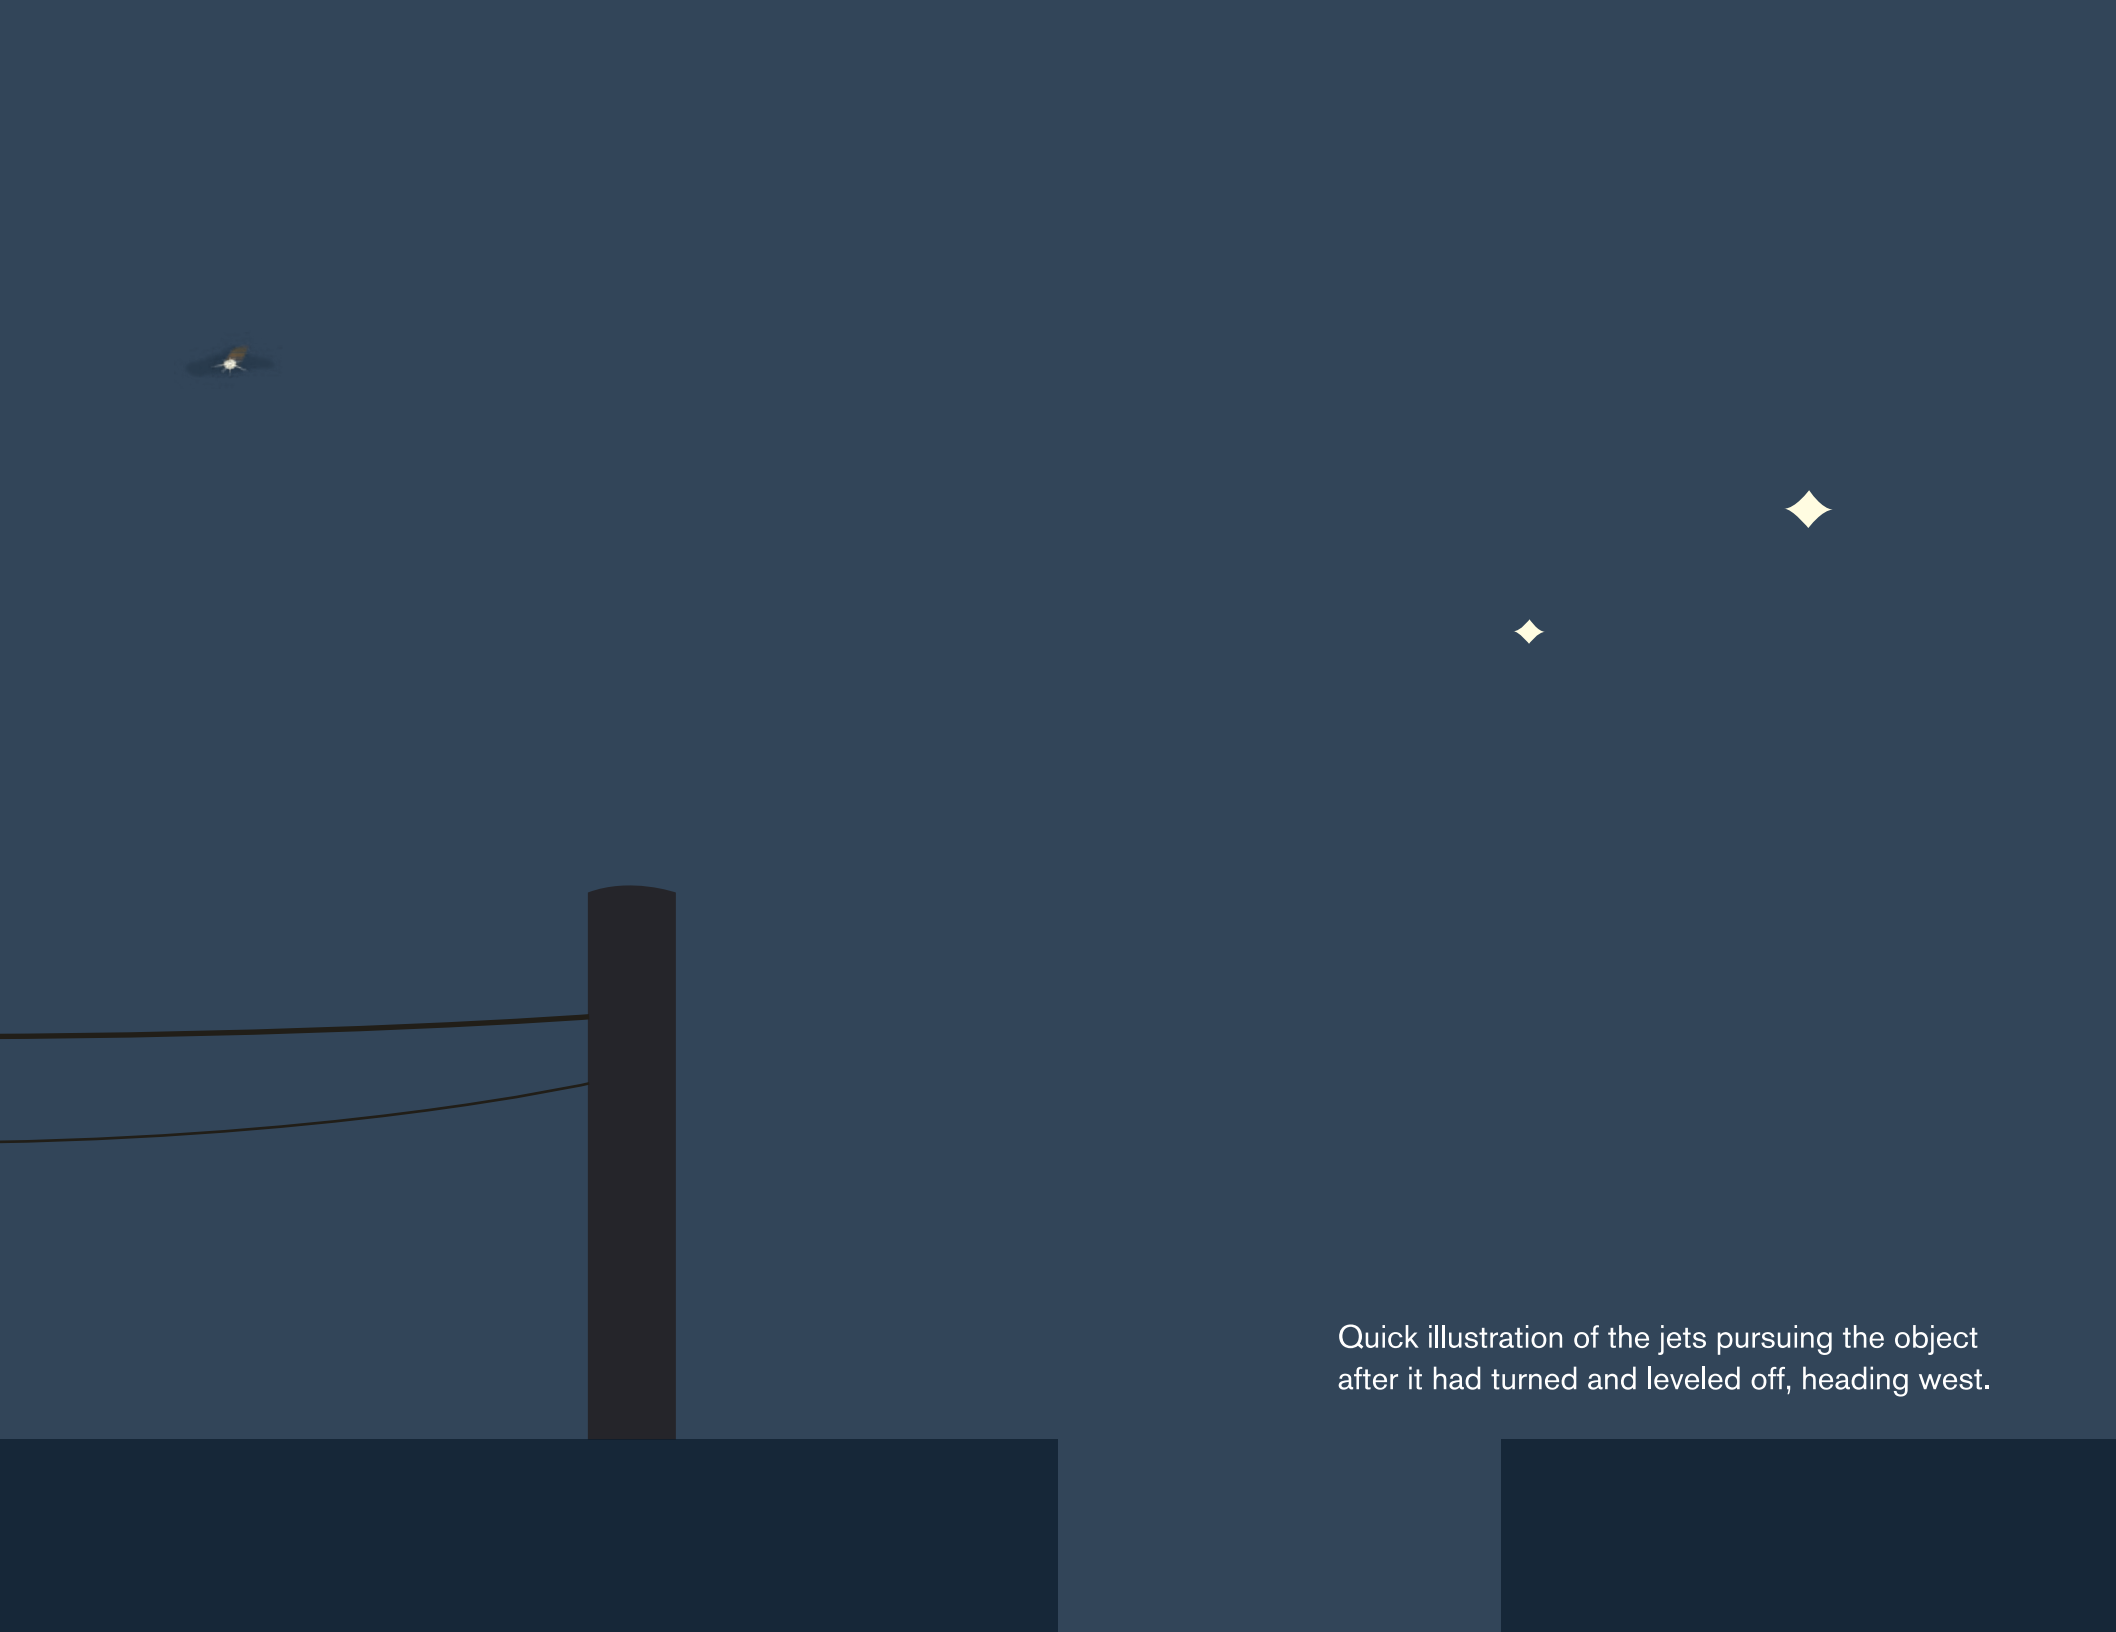

Object seen from below in relation to moon.

Sketch of the object I saw on 02/01/2015 shown here when it was going north (to the left).
View seen from below looking above to the east as it was flying over the moon.

Closer detail sketch of the object.

Light in center seemed to illuminate rusty orangish areas on the craft, which appeared to have some darker horizontal lines running across. Outer areas of the craft could be seen but seemed fuzzy, making it difficult to determine edges and definite shape.

Object seen from the side.

Sketch of the object from its side as it was making a sharp turn to the west. Two lights were seen from this view.

Quick illustration of the jets pursuing the object after it had turned and leveled off, heading west.